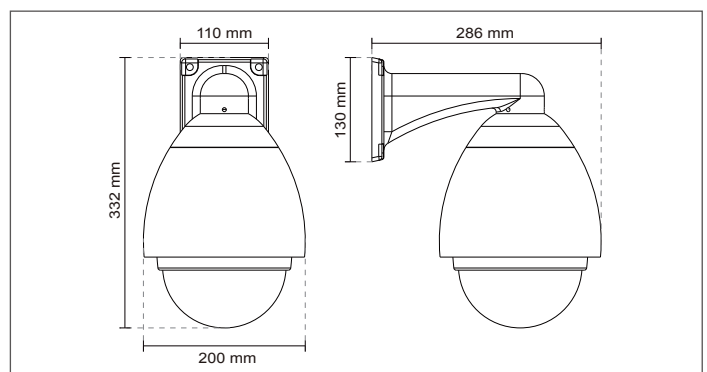

Dimension

All specifications are subject to change without notice. Copyright © 2011 VIVOTEK INC. All rights reserved. P/N: 971004400

Distributed by:

Tel: +971 4 3525008 /09

E-mail: sales@maxcom.ae